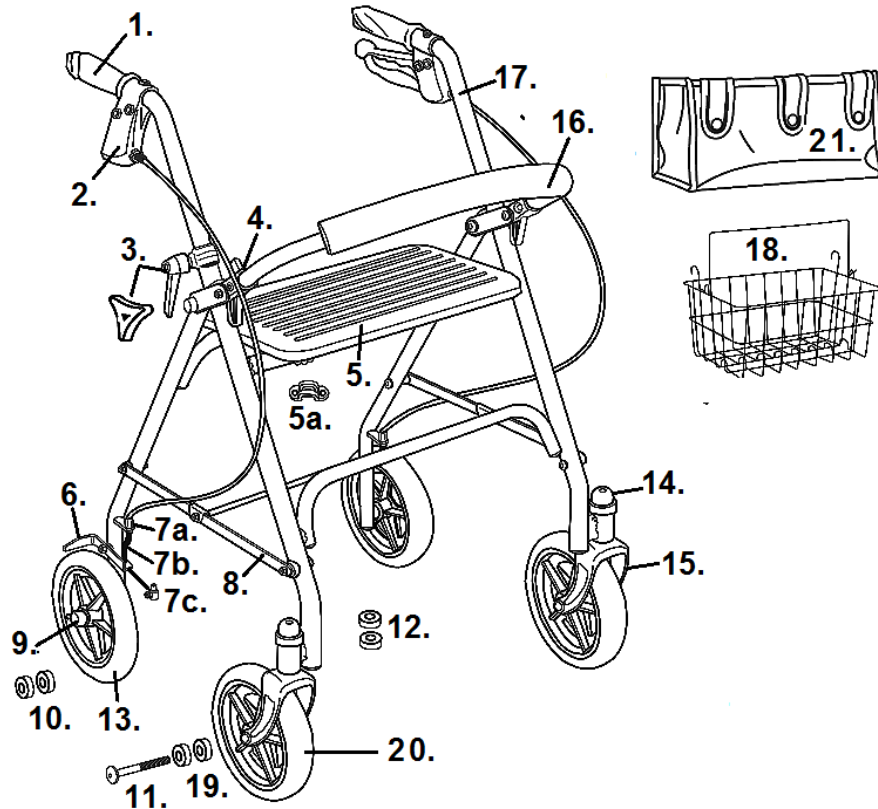

10257

- | | |
|--|--|
| 1. Hand Grip Left- 95032F260N15
Hand Grip Right- 95032F260N14 | 12. Fork Stem Bearing- STDS1060 |
| 2. Hand Brake & Cable- 9502F1025701 | 13. Wheel Gray- 95032F260N09
Wheel Black- 95032F260N09-BLK |
| 3. Height Adj. Ratchet (pr)- 95032F260N10
Height Adj. Knob- 10208K [1] | 14. Dust Cap (pr)- 95032F260N06 |
| 4. Backrest Bracket (pr)- 9501S72603 | 15. Fork Blue- 9502F1025708
Fork Red- 9502F1025708R |
| 5. Hard Seat & Brackets- 9502F1025703
Padded Seat & Brackets- 9502F1025712 | 16. Backrest- 9502F1025705 |
| 5a. Hard Seat Brackets (pr)- 9502F1025702
Padded Seat Brackets (pr)- 9502F1025713 | 17. Handle Bar Only Left- 9502F1025715 [3]
Handle Bar Only Right- 9502F1025714 [3]
Handle Bar Assy. Left- 9503Z1025715 [1] [2]
Handle Bar Assy. Right- 9503Z1025714 [1] [2] |
| 6. Wheel Lock Left- 9502F1025710
Wheel Lock Right- 9502F1025711 | 18. Basket- 9502F1025706 |
| 7a. Cable Adjuster- 9500001232 | 19. Caster Bearing- STDS1011
Caster Bearing- 1992M-19 [1] |
| 7b. Cable Spring- [5] | 20. Caster Gray- 95032F260N09
Caster Black- 95032F260N09-BLK
Caster Black- 9503Z1025709 [1] |
| 7c. Cable Fastener- 9500004101 | 21. Tote Bag- 9505W1026120 |
| 8. Folding Hinge Assembly- 9502F1025707 | Not Shown Tray- 809 |
| 9. Axle Cap- STDS001000 | |
| 10. Rear Wheel Bearing- STDS1011 | |
| 11. Caster Axle- 9502F1025709 | |

[1] 3Z serial number.

[2] Includes parts 1 and 2. Handle height is 35".

[3] Handle height is 37".

[4] When stock is gone the part is no longer available

[5] The part is no longer available.